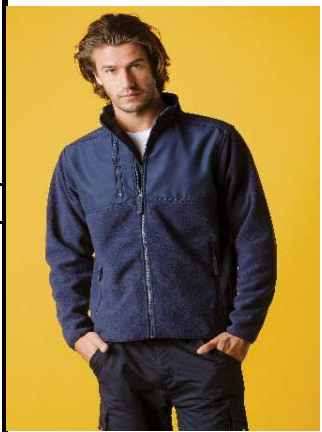

CODE	PHOTO	DESCRIPTION	COLOUR																TOTAL	STYLE

KK906

Workwear Fleece

M	L	XL	2XL															TOTAL	TOTAL

BLACK						10													10	
GRAPHITE						14													14	
NAVY						1						3							4	28